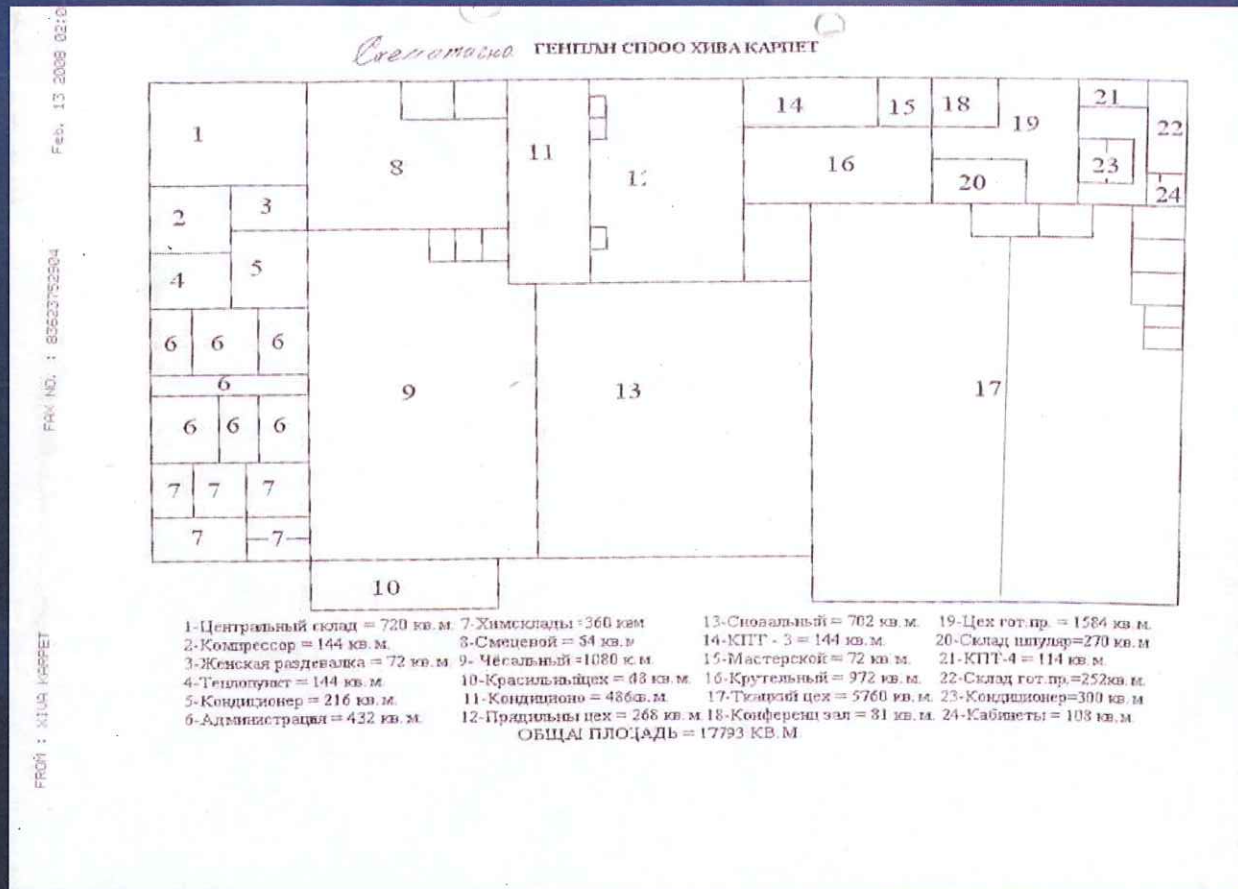

JV "Khiva Carpet"

[26]